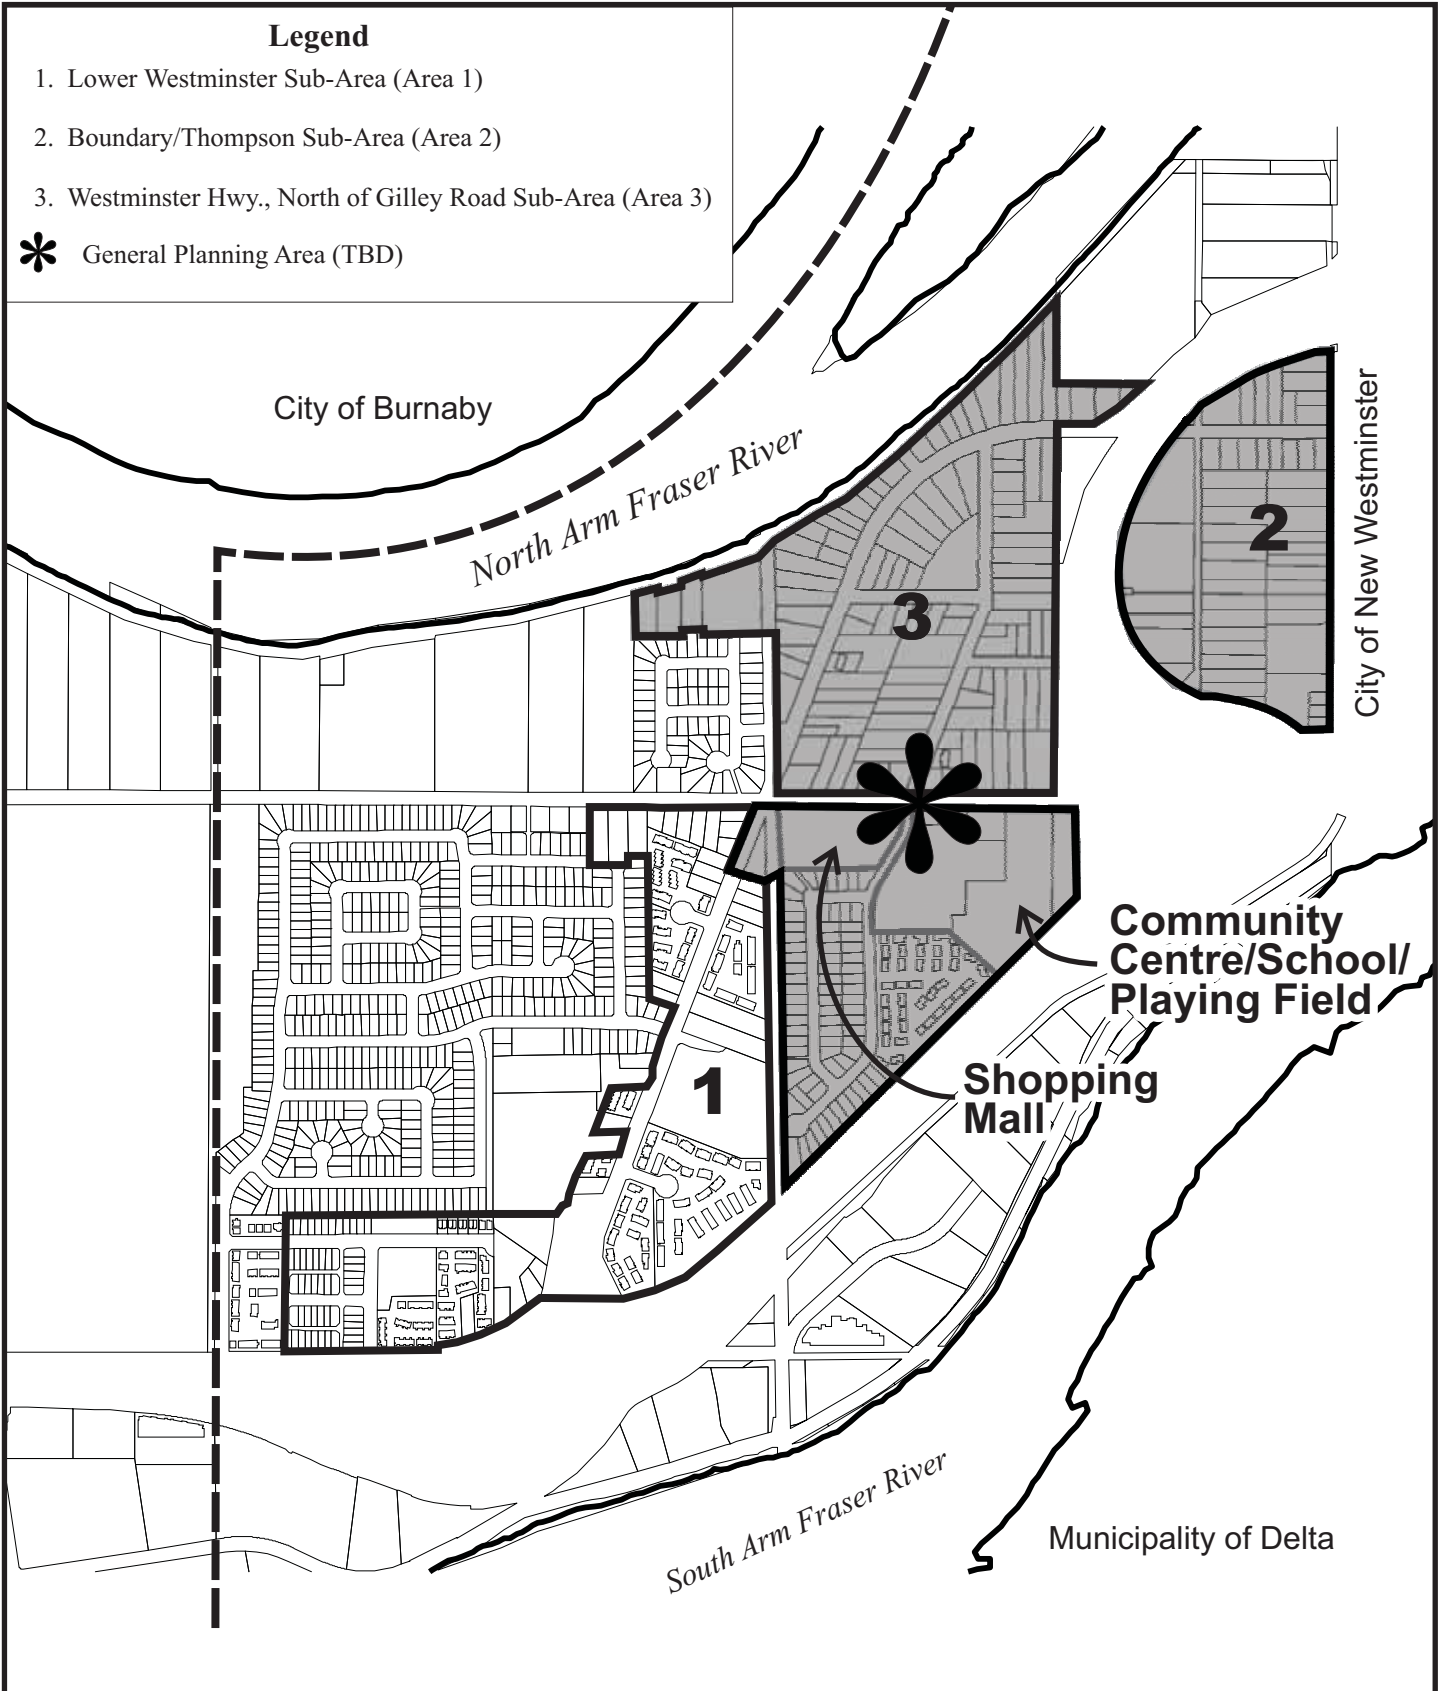

Legend

- 1. Lower Westminister Sub-Area (Area 1)
- 2. Boundary/Thompson Sub-Area (Area 2)
- 3. Westminster Hwy., North of Gilley Road Sub-Area (Area 3)
- * General Planning Area (TBD)

**Hamilton Planning Areas
(Shaded Areas)**

Original Date: 04/19/10

Amended Date: 03/07/12

Note: Dimensions are in METRES